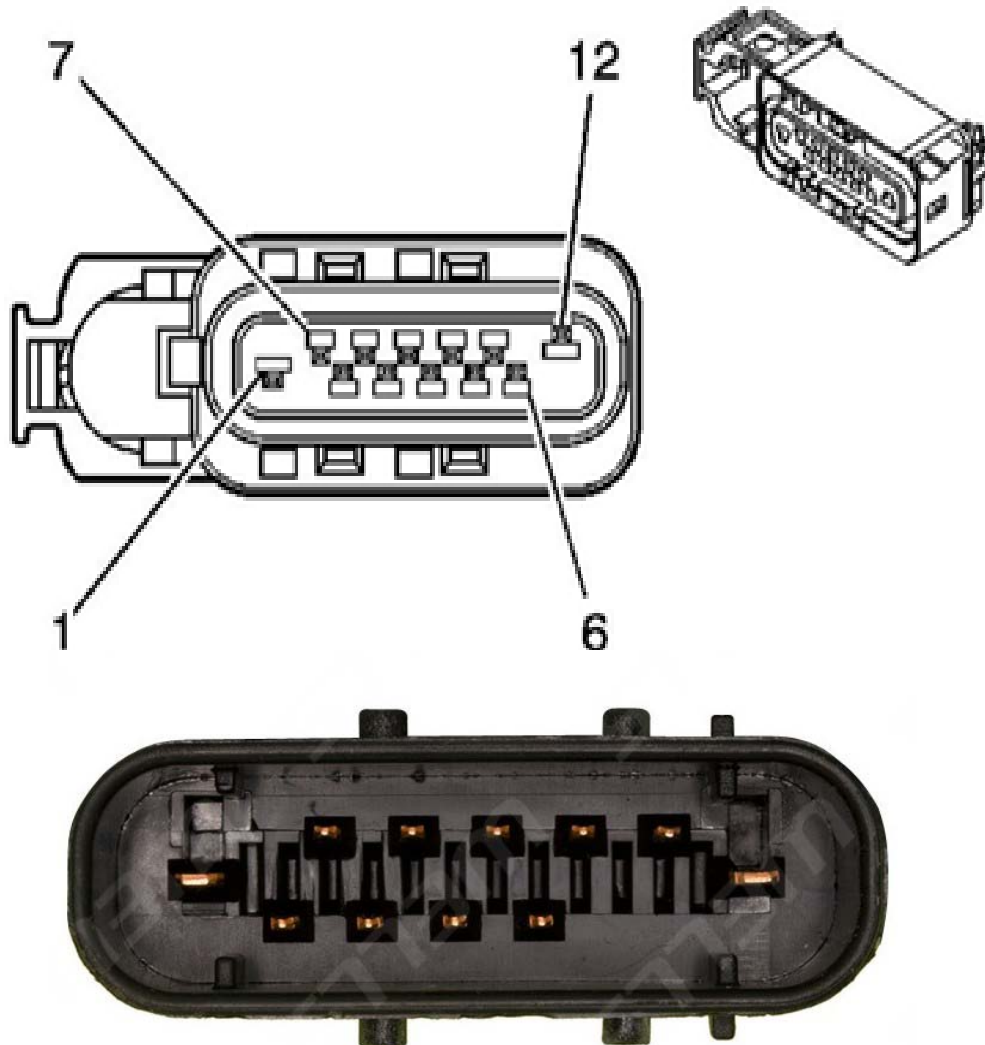

## 4L60e / 4L80e Neutral Safety Switch Wiring

PIN #	Color	REF #	Description
1	Dark Green	1433	Clutch Start Switch Signal
2			Not Used
3			Not Used
4	Yellow	772	Transmission Range Switch Signal B
5	Black / White	771	Transmission Range Switch Signal A
6	Grey	773	Transmission Range Switch Signal C
7	Black / White	451	Ground
8	White	776	Transmission Range Switch Signal P
9	Light Green	275	Park Neutral Position Switch Signal
10	Grey	1524	Back Up Lam Supply Voltage
11	Pink	839	Ignition 1 Voltage
12	Purple	639	Ignition 1 Voltage

**SWITCH** - AC Delco P/N: D2257C GM P/N: 24221125