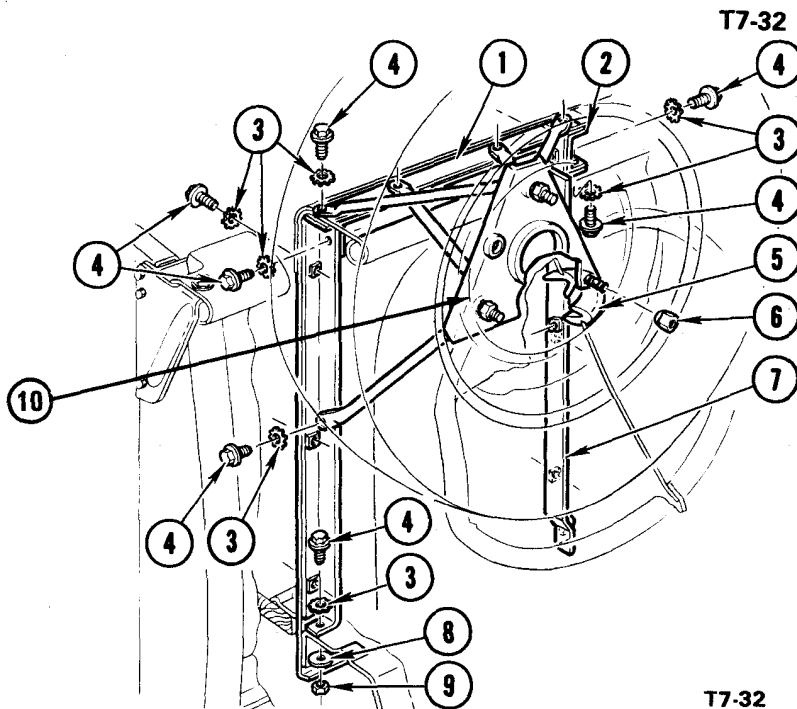

1973-78 "CK" SIDE MOUNTED WHEEL CARRIER (FLEETSIDE)

1. NUT (5/16"-18)	8.915	5. BOLT	7.632
2. WASHER (5/16")	8.931	6. NUT	7.633
3. BRACE ASM, Wheel Carrier	7.629	7. WASHER (11/32" ID x 11/16" OD x 3/16" Thk)	8.929
4. SCREW (5/16"-18 x 3/4")	8.977	8. BOLT (5/16"-18 x 7/8")	8.903

1973-78 "CK" SIDE MOUNTED WHEEL CARRIER (STEPSIDE)

1. SUPPORT ASM, Front	7.629	6. NUT	7.633
2. SUPPORT ASM, Rear Upper	7.629	7. SUPPORT ASM, Rear Lower	7.629
3. WASHER (5/16")	8.932	8. WASHER (11/32" x 1 1/4")	8.929
4. BOLT (5/16"-18 x 1")	8.900	9. NUT (5/16"-18)	8.915
5. GROMMET (5/16")	9.775	10. PLATE, W/Brace Asm	7.629