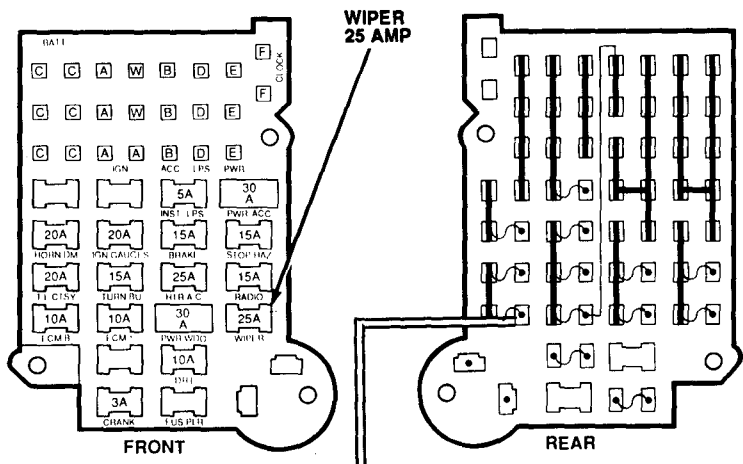

**HOT IN ACCY OR RUN**

AMP (25)  
AMP (25)

**SHEET METAL GROUND G104**

93-.8 WHT