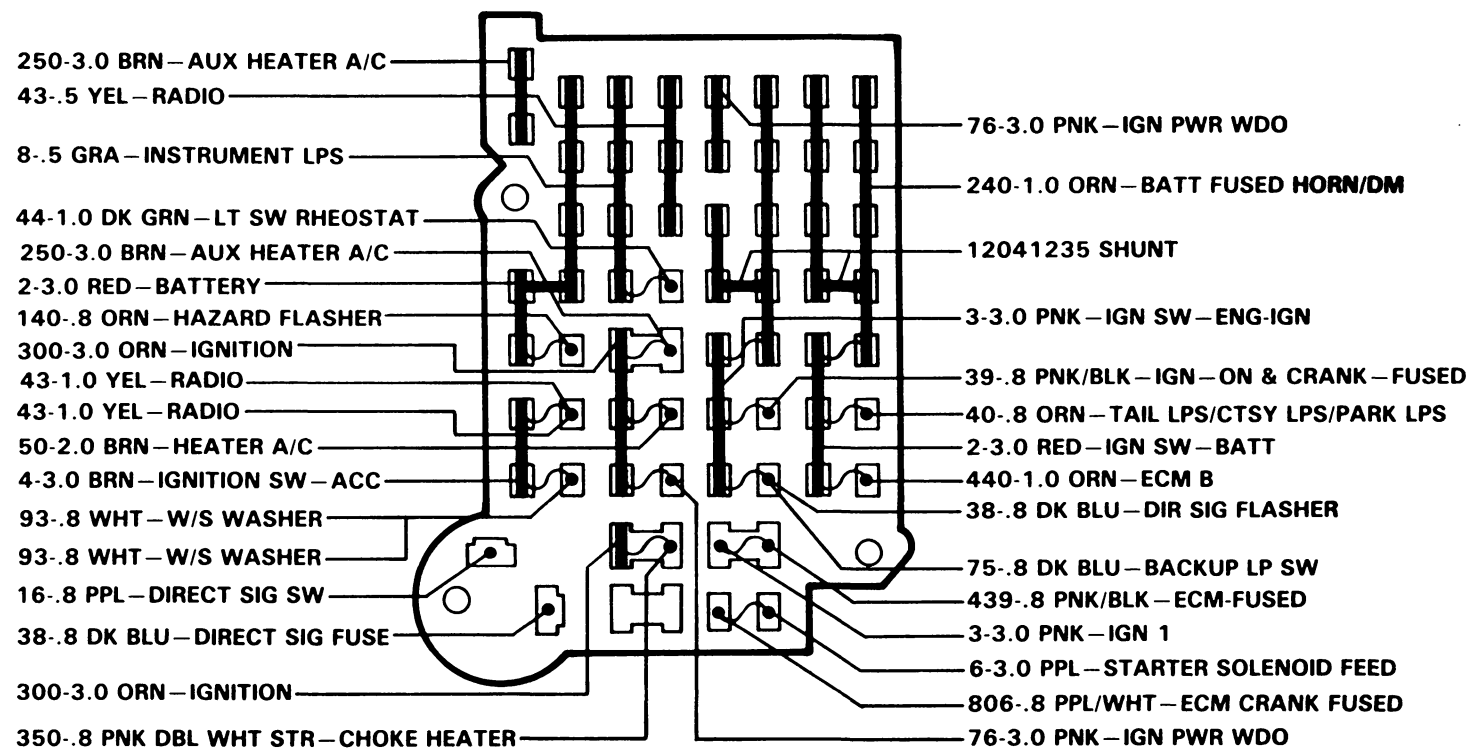

FRONT

12034359 BLOCK-MOLD
12059452 PRINTED BLOCK

	COLOR	MALE CONN
A	NAT	12004888
B	BRN	12004887
C	BLK	12004886
D	GRN	12004885
E	RED	12004883
W	BLU	12004884
F	DK GRA	12004740

FUSES	AMP	COLOR
12004005	5	TAN
12004007	10	RED
12004008	15	LT BLU
12004009	20	YEL
12004010	25	WHT
12004003	3	VIOLET
12004006	7.5	BROWN
12004011	30	LT GRN

REAR

NOTE LL4/LT9/LE8/L25 ENGINES DO NOT USE THE CRANK ECM I OR ECM B FUSES

LH6 ENGINES DO NOT USE THE CRANK FUSE

LO5/L19/LH6/LL4 ENGINES DO NOT USE THE CHOKE FUSE