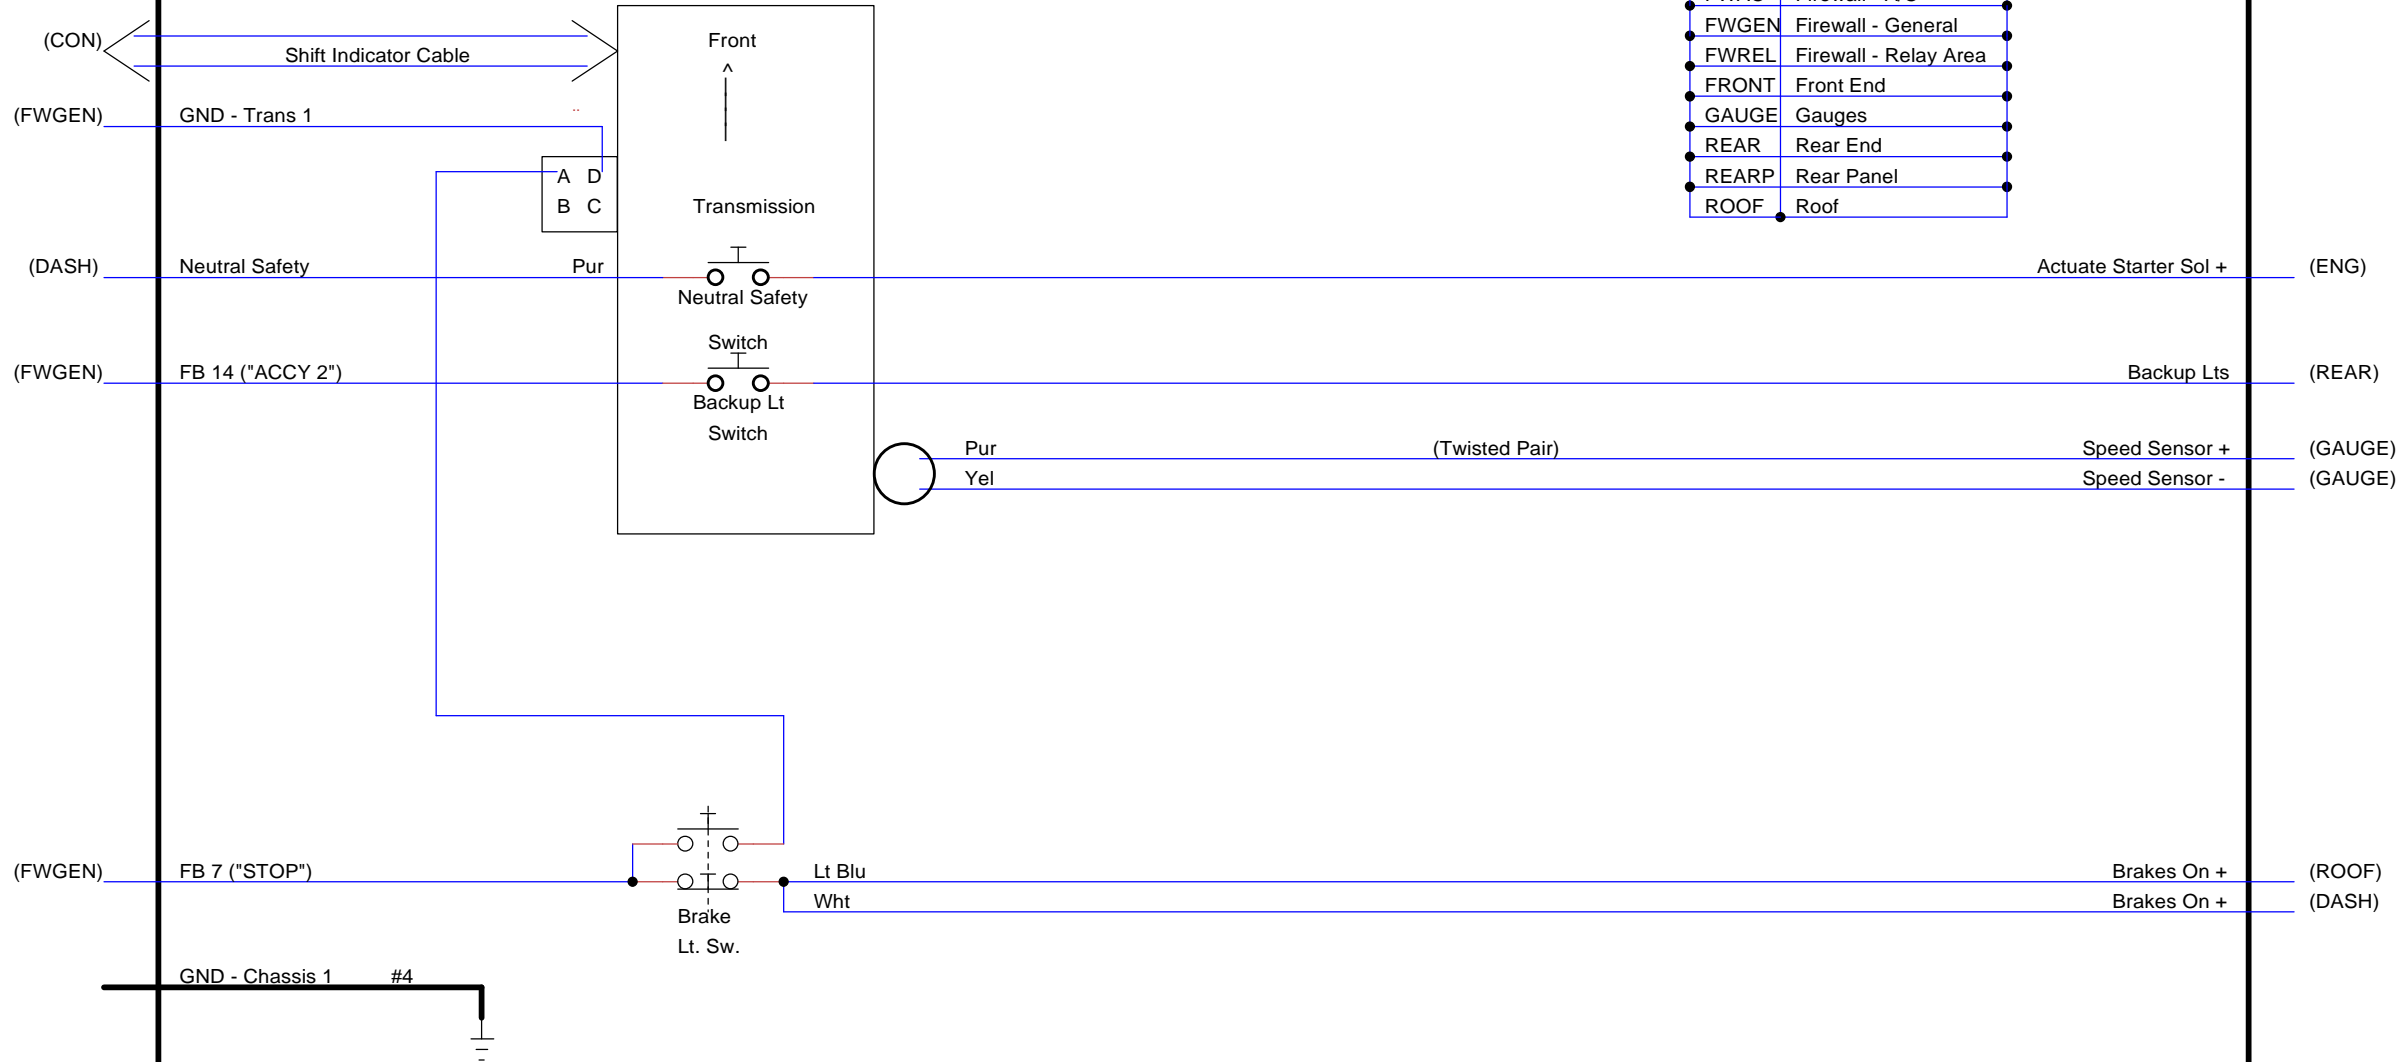

CHASSIS WIRING ("CHASS")

LEGEND:	
CHASS	Chassis
CON	Console
DASH	Dash
DOOR	Door & Kick
ENG	Engine
FWAC	Firewall - A/C
FWGEN	Firewall - General
FWREL	Firewall - Relay Area
FRONT	Front End
GAUGE	Gauges
REAR	Rear End
REARP	Rear Panel
ROOF	Roof

Title Chassis Wiring ("CHASS")		
Author R. Dransman		
File ob\Cars\55TRUC~1\SCHEMA~1\CHASSI~1.DSN	Document 1 of 13	
Revision 1.0	Date 4/5/12	Sheets 1 of 1